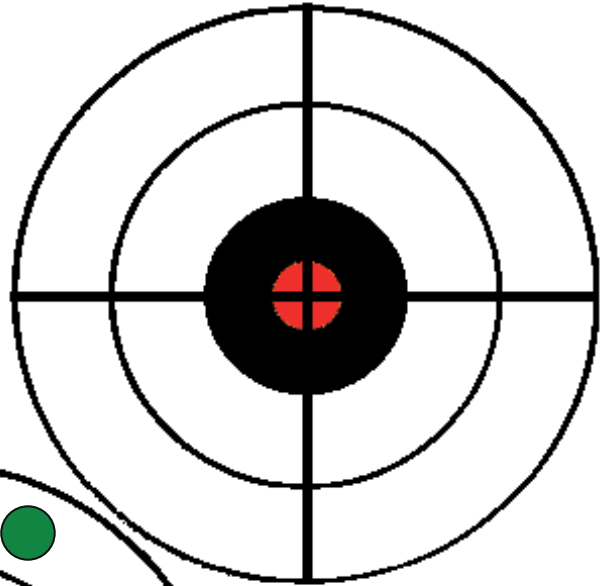

Hit your target in 5sec with deadly precision and show your skillz and post it online so other members in RHS-Hunters can enjoy :)

Place the target at between 50-100m

SPECIAL FORCES

SNIPER

HUNTER

LOVER

Weapon: \_\_\_\_\_

Range: \_\_\_\_\_

Caliber: \_\_\_\_\_

Date: \_\_\_\_\_