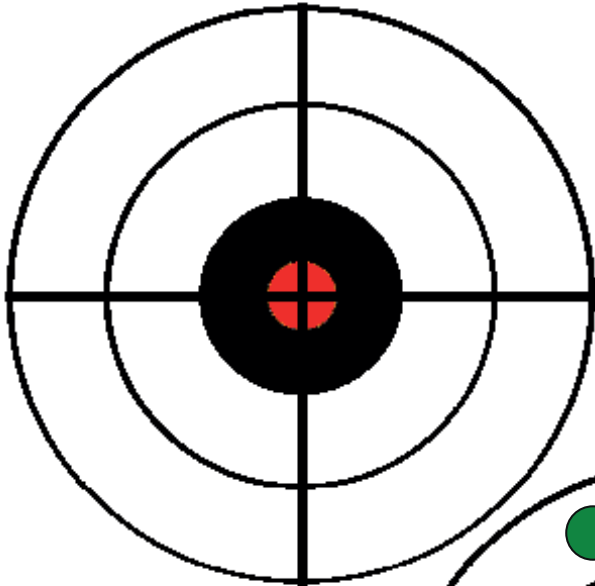

Hit your target in 5sec with deadly precision and show your skillz and post it online so other members in RHS-Hunters can enjoy :)

Place the target at between 50-100m

SPECIAL FORCES

SNIPER

HUNTER

LOVER

Weapon: \_\_\_\_\_

Range: \_\_\_\_\_

Caliber: \_\_\_\_\_

Date: \_\_\_\_\_