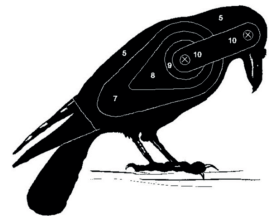

Hit your target in 5sec with deadly precision and show your skillz and post it online so other members in RHS-Hunters can enjoy :)

Place the target at between 50-100m

SPECIAL FORCES

SNIPER

HUNTER

LOVER

Weapon: \_\_\_\_\_

Range: \_\_\_\_\_

Caliber: \_\_\_\_\_

Date: \_\_\_\_\_