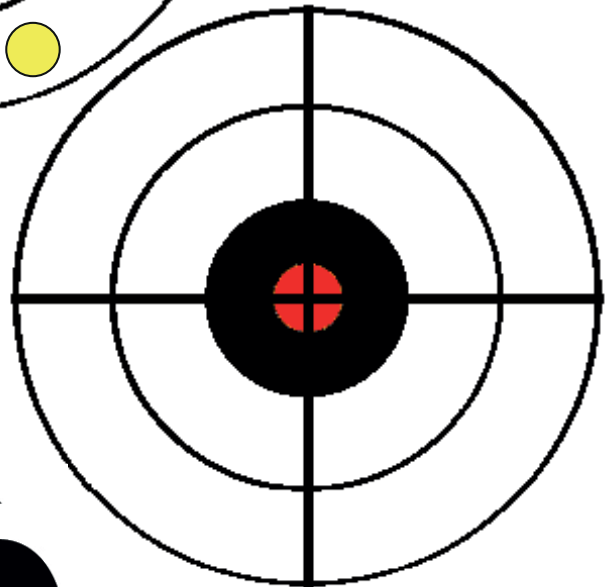

Hit your target in 5sec with deadly precision and show your skillz and post it online so other members in RHS-Hunters can enjoy :)

Place the target at between 50-100m

SPECIAL FORCES

SNIPER

HUNTER

LOVER

Weapon: \_\_\_\_\_

Range: \_\_\_\_\_

Caliber: \_\_\_\_\_

Date: \_\_\_\_\_